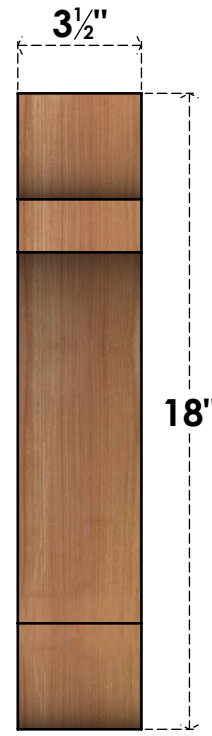

BRC04X14X18OLY00SWR

3 1/2"W X 14"D X 18"H OLYMPIC SMOOTH BRACE, WESTERN RED CEDAR

SIDE

FRONT

EKENA MILLWORK
 2300 WEST MAIN ST.
 CLARKSVILLE, TX 75426
 TOLL FREE: 866-607-0453
 WWW.EKENAMILLWORK.COM

NOTES

1. INSTALLATION TO BE COMPLETED IN ACCORDANCE WITH MANUFACTURER'S SPECIFICATIONS.
2. DRAWING MAY NOT BE TO SCALE
3. THIS DRAWING IS INTENDED FOR DESIGN AND PLANNING PURPOSES ONLY.
4. ALL INFORMATION CONTAINED HEREIN WAS CURRENT AT THE TIME OF DEVELOPMENT BUT MUST BE REVIEWED AND APPROVED BY THE PRODUCT MANUFACTURER TO BE CONSIDERED ACCURATE.
5. PRODUCTS ARE NOT KILN DRIED. THIS ITEM IS UNIQUE AND WILL CONTAIN THE NATURAL VARIATIONS THAT THE WOOD SPECIES OFFERS. THIS MAY RESULT IN VARIATIONS UP TO 1/4"