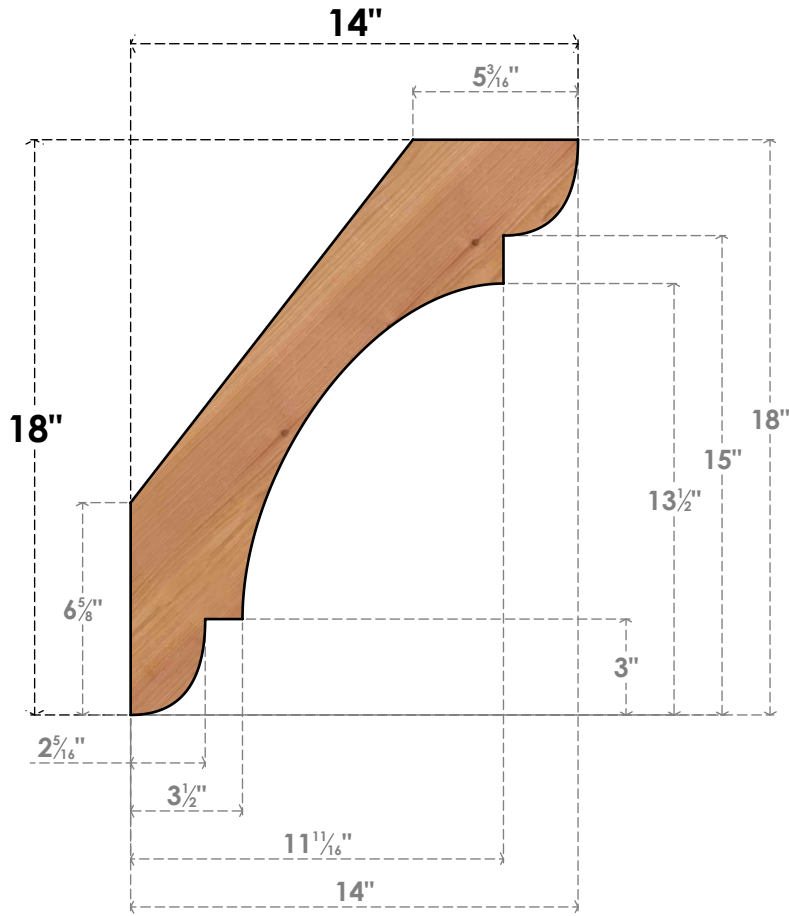

BRC04X14X18OLY00SWR

3 1/2"W X 14"D X 18"H OLYMPIC SMOOTH BRACE, WESTERN RED CEDAR

SIDE

FRONT

EKENA MILLWORK
 2300 WEST MAIN ST.
 CLARKSVILLE, TX 75426
 TOLL FREE: 866-607-0453
 WWW.EKENAMILLWORK.COM

NOTES

1. INSTALLATION TO BE COMPLETED IN ACCORDANCE WITH MANUFACTURER'S SPECIFICATIONS.
2. DRAWING MAY NOT BE TO SCALE
3. THIS DRAWING IS INTENDED FOR DESIGN AND PLANNING PURPOSES ONLY.
4. ALL INFORMATION CONTAINED HEREIN WAS CURRENT AT THE TIME OF DEVELOPMENT BUT MUST BE REVIEWED AND APPROVED BY THE PRODUCT MANUFACTURER TO BE CONSIDERED ACCURATE.
5. PRODUCTS ARE NOT KILN DRIED. THIS ITEM IS UNIQUE AND WILL CONTAIN THE NATURAL VARIATIONS THAT THE WOOD SPECIES OFFERS. THIS MAY RESULT IN VARIATIONS UP TO 1/4"